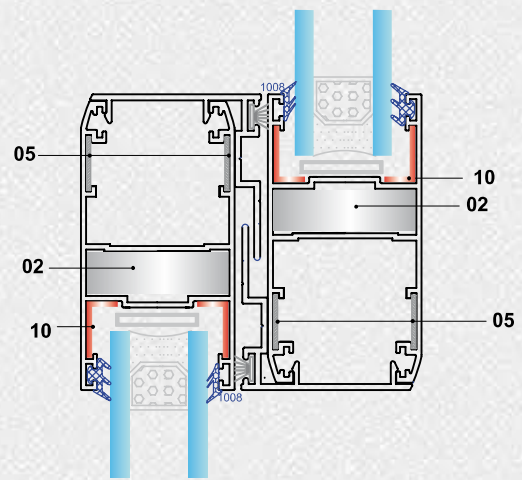

دیتیل لیست یراق آلات پنجره کشویی AS 74
Sliding window fitting of series AS 74 (detail)

section B